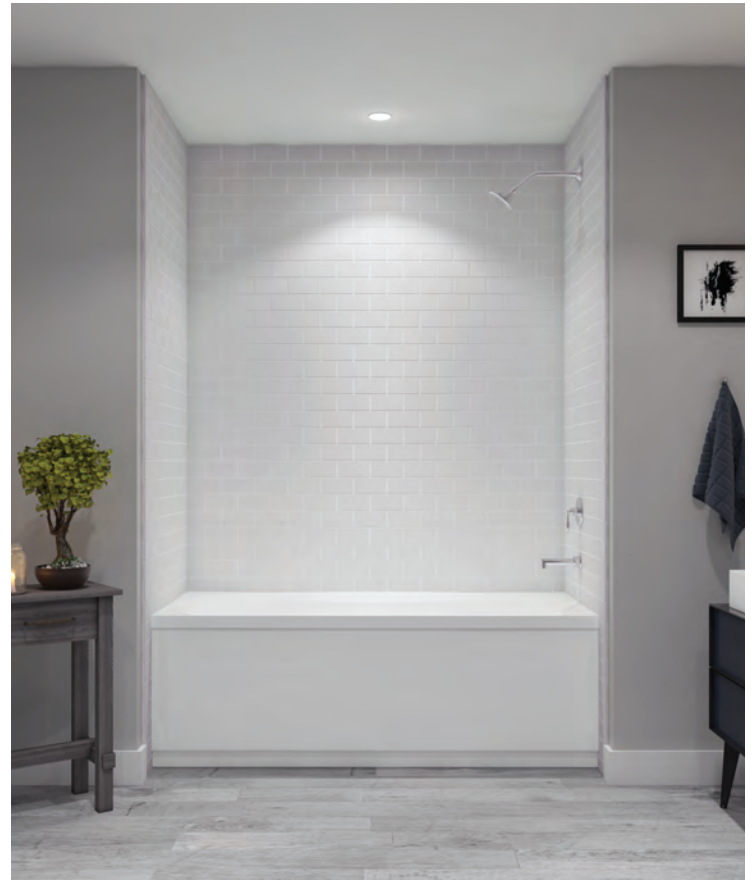

Aspen White in Subway

Applications

Developed exclusively for the Multifamily Industry, AquaWalls provides everything you need to install our maintenance-free panels in less than 3 hours.

Product Finish

Matte Aspen White look finished with a patented, laser-etch 3"x6" white simulated Subway tile groutline. Available in horizontal and vertical orientations.

3-Panel System

Back Wall Panel: **60"W x 96"H**
Plumbing Wall Panel: **38"W x 96"H**
Side Wall Panel: **38"W x 96"H**
Side Panel Bend: **2"**

Panels are easily modified in the field to fit existing openings and do not require trim pieces.

Ideal Substrates

- Tile
- Greenboard
- Durock

Product Thickness

1/8"

Product Weight

Less than 1 lb/sf

Cleaning

Any non-abrasive cleaning agents and cleaning tools.

Warranty

Limited 10 year product warranty

Easy & Affordable Multifamily Shower Transformations

Phone: 952.835.2880
Email: hello@aquawalls.com
Web: www.aquawalls.com

Sales Office:
6121 Baker Road #106
Minneapolis, MN 55345